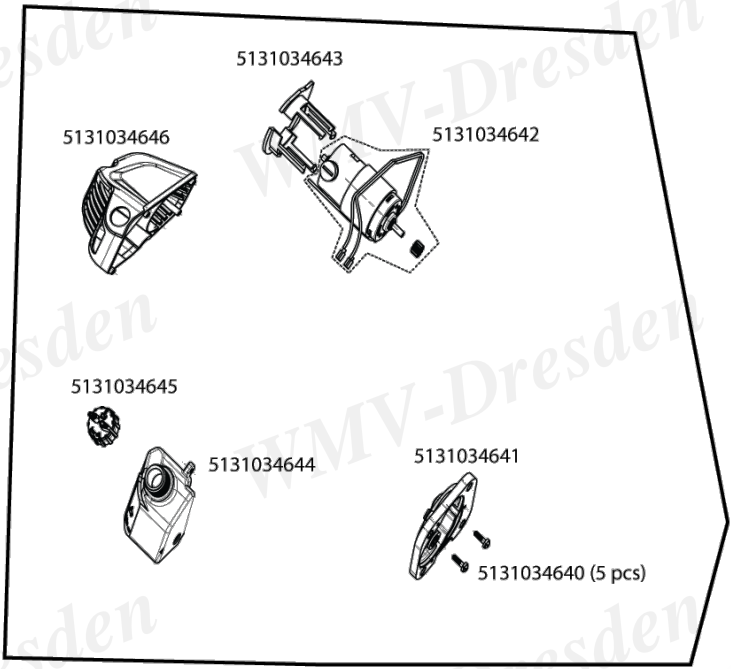

5131027363 : this motor is no longer supply.
You can use the new motor 5131034642 in this case you have to replace
all parts in the drawing.

RCS36

5131027363 : ce moteur n'est plus livrable.
Vous pouvez utiliser le moteur 5131034642, dans ce cas veuillez
remplacer également toutes les pièces contenues dans la figure ci dessus.

WMV-Dresden, Ersatzteilservice für Elektrowerkzeuge, Motor- und Gartengeräte

WMV-Dresden, Ersatzteilservice für Elektrowerkzeuge, Motor- und Gartengeräte